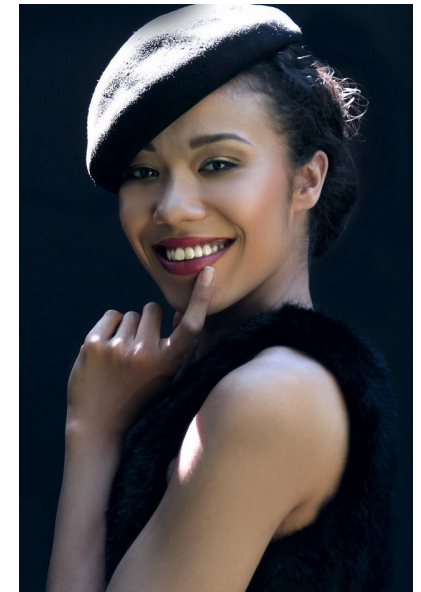

SELINA R.

Height 174cm/5'8.5" Bust 91cm/36" B/C Waist 72cm/28.5" Hips 96cm/38"  
Dress 36-38 EU/6-8 US/8-10 UK Shoe 38 EU/7 US/5 UK Hair Brown  
Eyes Brown

JAYJAY MODELS

#JJM

JAY JAY MODELS | Tempelhofer Ufer 6a | 10963 Berlin , Germany  
+49 30 5659 1276 | booking@jayjay-models.de