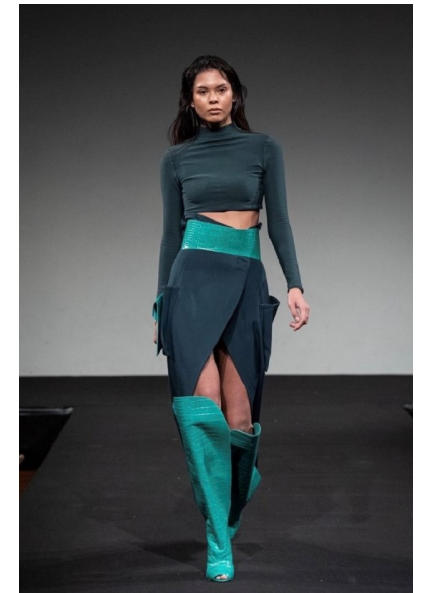

KATHARINA H.

Height 175cm/5'9" Bust 78cm/30.5" A Waist 64cm/25" Hips 89cm/35"
Dress 34-36 EU/4-6 US/6-8 UK Shoe 39 EU/8 US/6 UK Hair Dark Brown
Eyes Brown

JAYJAY MODELS

#JJM

JAY JAY MODELS | Tempelhofer Ufer 6a | 10963 Berlin , Germany
+49 30 5659 1276 | booking@jayjay-models.de