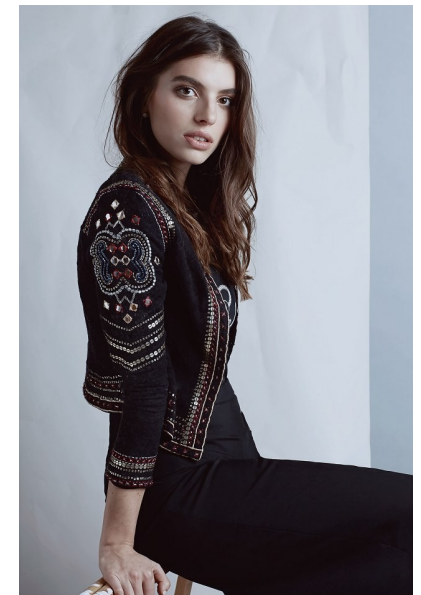

MAXI H.

Height 178cm/5'10" Bust 81cm/32" C Waist 61cm/24" Hips 93cm/36.5"
Dress 34-36 EU/4-6 US/6-8 UK Shoe 39 EU/8 US/6 UK Hair Brown
Eyes Brown

JAYJAYMODELS

#JJM

JAY JAY MODELS | Tempelhofer Ufer 6a | 10963 Berlin , Germany
+49 30 5659 1276 | booking@jayjay-models.de