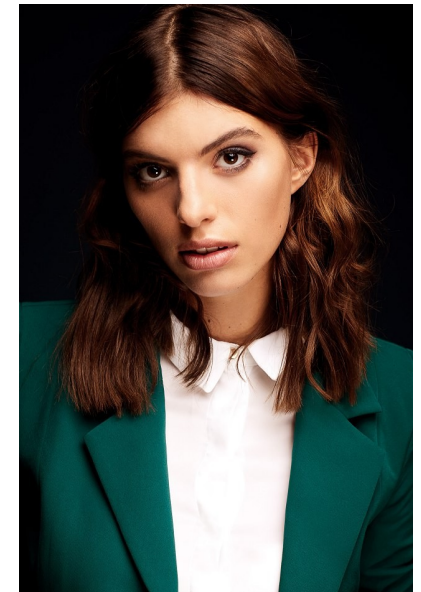

MAXI H.

Height 178cm/5'10" Bust 81cm/32" C Waist 61cm/24" Hips 93cm/36.5"
Dress 34-36 EU/4-6 US/6-8 UK Shoe 39 EU/8 US/6 UK Hair Brown
Eyes Brown

JAYJAYMODELS

#JJM

JAY JAY MODELS | Tempelhofer Ufer 6a | 10963 Berlin , Germany
+49 30 5659 1276 | booking@jayjay-models.de