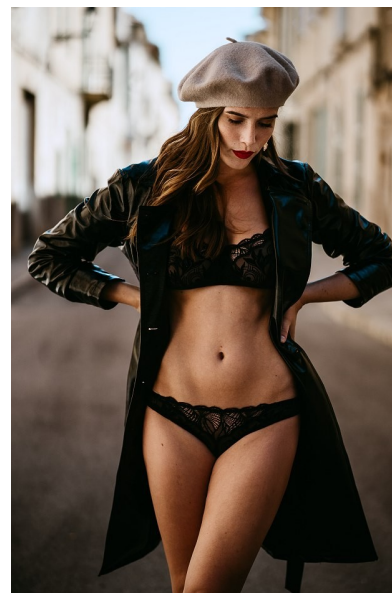

NINA Z.

Height 178cm/5'10" Bust 89cm/35" C/D Waist 64cm/25" Hips 94cm/37"
Dress 36 EU/6 US/8 UK Shoe 39 EU/8 US/6 UK Hair Brown Eyes Brown

JAYJAY MODELS
#JJM

JAY JAY MODELS | Tempelhofer Ufer 6a | 10963 Berlin , Germany
+49 30 5659 1276 | booking@jayjay-models.de