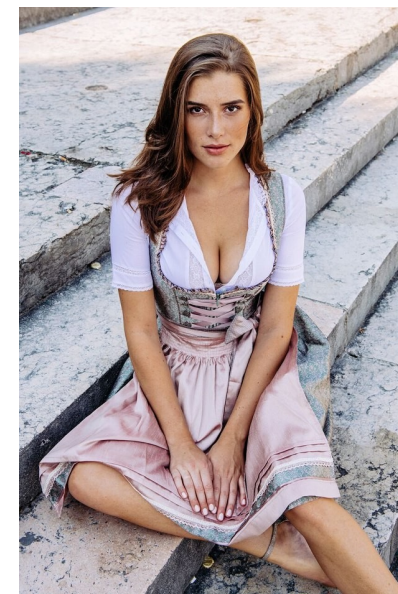

NINA Z.

Height 178cm/5'10" Bust 89cm/35" C/D Waist 64cm/25" Hips 94cm/37"
Dress 36 EU/6 US/8 UK Shoe 39 EU/8 US/6 UK Hair Brown Eyes Brown

JAYJAY MODELS
#JJM

JAY JAY MODELS | Tempelhofer Ufer 6a | 10963 Berlin , Germany
+49 30 5659 1276 | booking@jayjay-models.de