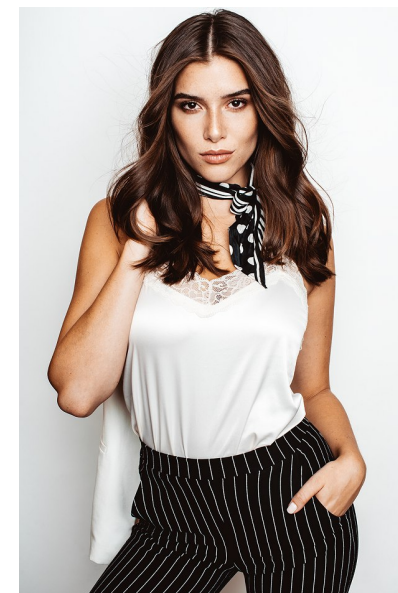

NINA Z.

Height 178cm/5'10" Bust 89cm/35" C/D Waist 64cm/25" Hips 94cm/37"
Dress 36 EU/6 US/8 UK Shoe 39 EU/8 US/6 UK Hair Brown Eyes Brown

JAYJAY MODELS
#JJM

JAY JAY MODELS | Tempelhofer Ufer 6a | 10963 Berlin , Germany
+49 30 5659 1276 | booking@jayjay-models.de