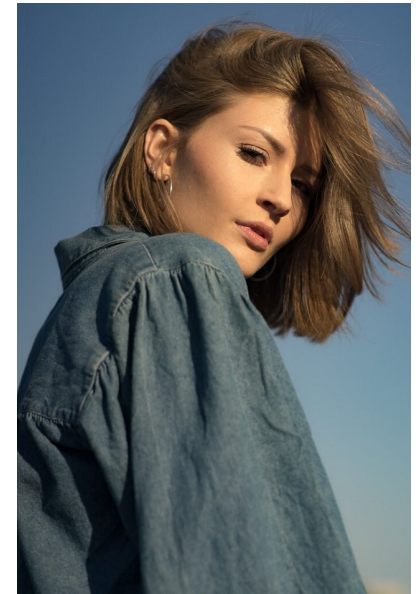

LISA H.

Height 175cm/5'9" Bust 83cm/32.5" B Waist 62cm/24.5" Hips 89cm/35"  
Dress 34 EU/4 US/6 UK Shoe 39.5 EU/8.5 US/6 UK Hair Dark Blonde  
Eyes Brown

JAYJAYMODELS

#JJM

JAY JAY MODELS | Tempelhofer Ufer 6a | 10963 Berlin , Germany  
+49 30 5659 1276 | booking@jayjay-models.de