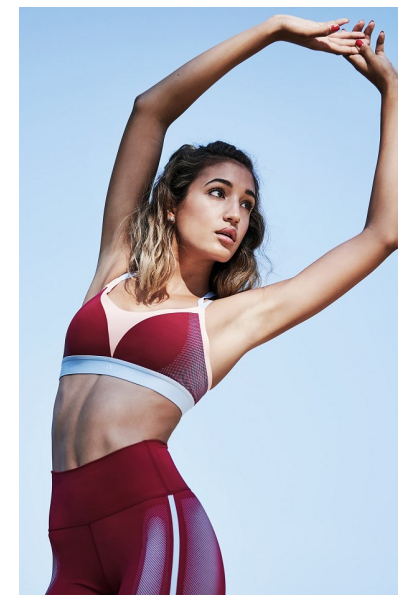

SARA L.

Height 178cm/5'10" Bust 84cm/33" B Waist 63cm/25" Hips 92cm/36"
Dress 34-36 EU/4-6 US/6-8 UK Shoe 40.5 EU/9.5 US/7 UK Hair Light Brown
Eyes Brown

JAYJAYMODELS

#JJM

JAY JAY MODELS | Tempelhofer Ufer 6a | 10963 Berlin , Germany
+49 30 5659 1276 | booking@jayjay-models.de