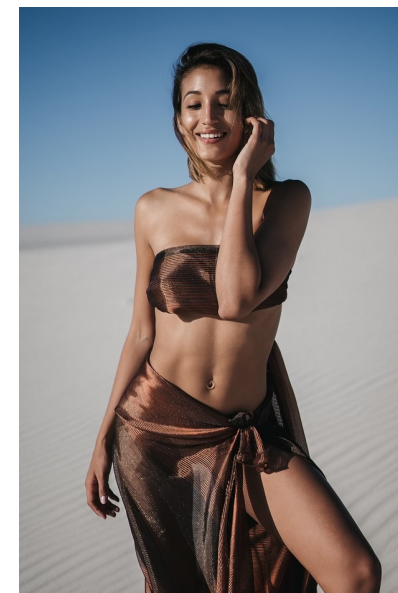

SARA L.

Height 178cm/5'10" Bust 84cm/33" B Waist 63cm/25" Hips 92cm/36"
Dress 34-36 EU/4-6 US/6-8 UK Shoe 40.5 EU/9.5 US/7 UK Hair Light Brown
Eyes Brown

JAYJAYMODELS

#JJM

JAY JAY MODELS | Tempelhofer Ufer 6a | 10963 Berlin , Germany
+49 30 5659 1276 | booking@jayjay-models.de