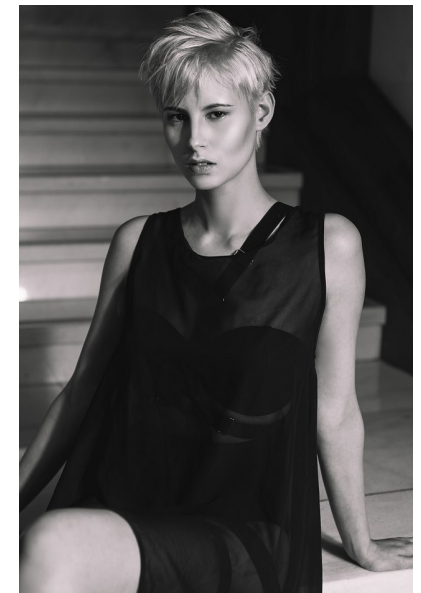

LISA B.

Height 179cm/5'10.5" Bust 86cm/34" C Waist 61cm/24" Hips 90cm/35.5"
Dress 34-36 EU/4-6 US/6-8 UK Shoe 40.5 EU/9.5 US/7 UK Hair Platinum
Blond Eyes Brown

JAYJAYMODELS

#JJM

JAY JAY MODELS | Tempelhofer Ufer 6a | 10963 Berlin , Germany
+49 30 5659 1276 | booking@jayjay-models.de