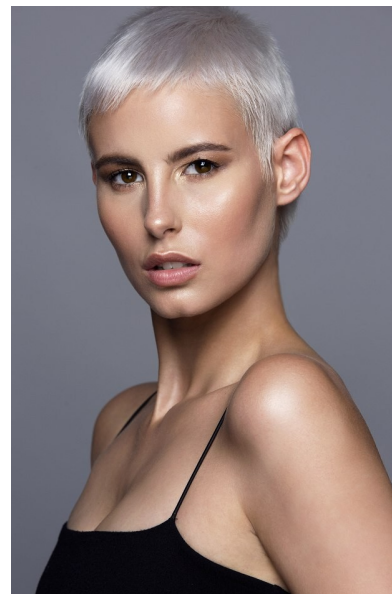

LISA B.

Height 179cm/5'10.5" Bust 86cm/34" C Waist 61cm/24" Hips 90cm/35.5"
Dress 34-36 EU/4-6 US/6-8 UK Shoe 40.5 EU/9.5 US/7 UK Hair Platinum
Blond Eyes Brown

JAYJAYMODELS

#JJM

JAY JAY MODELS | Tempelhofer Ufer 6a | 10963 Berlin , Germany
+49 30 5659 1276 | booking@jayjay-models.de