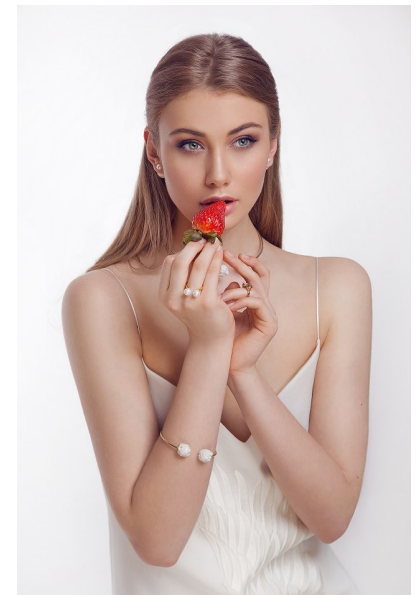

ALEXA H.

Height 180cm/5'11" Bust 84cm/33" B Waist 60cm/23.5" Hips 94cm/37"
Dress 36 EU/6 US/8 UK Shoe 40 EU/9 US/6.5 UK Hair Dark Blonde
Eyes Green

JAYJAY MODELS

#JJM

JAY JAY MODELS | Tempelhofer Ufer 6a | 10963 Berlin , Germany
+49 30 5659 1276 | booking@jayjay-models.de