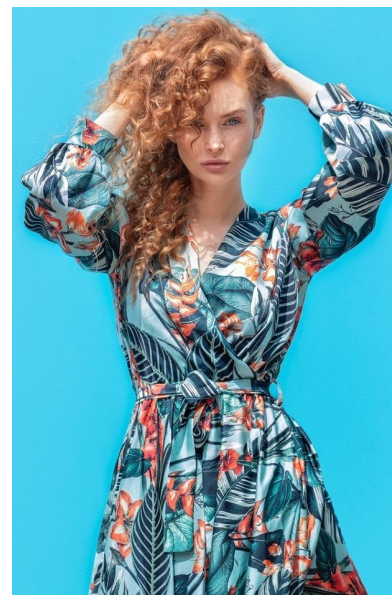

JUSTYNA M.

Height 168cm/5'6" Bust 85cm/33.5" C/D Waist 59cm/23" Hips 89cm/35"  
Dress 34 EU/4 US/6 UK Shoe 38 EU/7 US/5 UK Hair Red Eyes Blue

JAYJAY MODELS  
#JJM

JAY JAY MODELS | Tempelhofer Ufer 6a | 10963 Berlin , Germany  
+49 30 5659 1276 | booking@jayjay-models.de