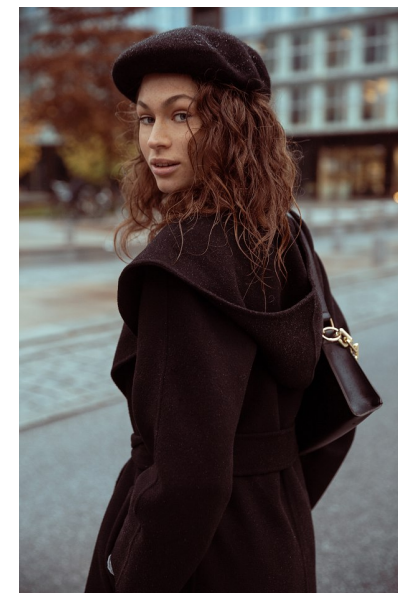

CHIARA C.

Height 177cm/5'9.5" Bust 85cm/33.5" B Waist 64cm/25" Hips 91cm/36"  
Dress 34-36 EU/4-6 US/6-8 UK Shoe 40.5 EU/9.5 US/7 UK Hair Brunette  
Eyes Blue

JAYJAYMODELS

#JJM

JAY JAY MODELS | Tempelhofer Ufer 6a | 10963 Berlin , Germany  
+49 30 5659 1276 | booking@jayjay-models.de