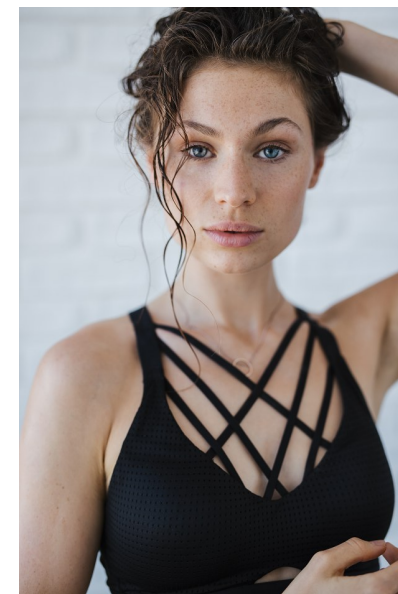

CHIARA C.

Height 177cm/5'9.5" Bust 85cm/33.5" B Waist 64cm/25" Hips 91cm/36"  
Dress 34-36 EU/4-6 US/6-8 UK Shoe 40.5 EU/9.5 US/7 UK Hair Brunette  
Eyes Blue

JAYJAYMODELS

#JJM

JAY JAY MODELS | Tempelhofer Ufer 6a | 10963 Berlin , Germany  
+49 30 5659 1276 | booking@jayjay-models.de