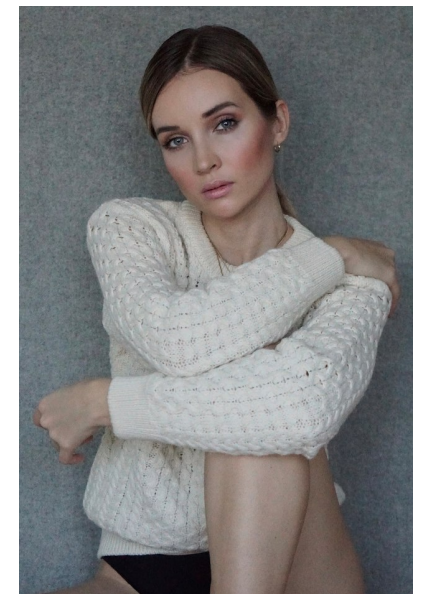

NANETTE W.

Height 174cm/5'8.5" Bust 84cm/33" B Waist 62cm/24.5" Hips 90cm/35.5"
Dress 34 EU/4 US/6 UK Shoe 38.5 EU/7.5 US/5.5 UK Hair Blonde Eyes Blue

JAYJAY MODELS
#JJM

JAY JAY MODELS | Tempelhofer Ufer 6a | 10963 Berlin , Germany
+49 30 5659 1276 | booking@jayjay-models.de