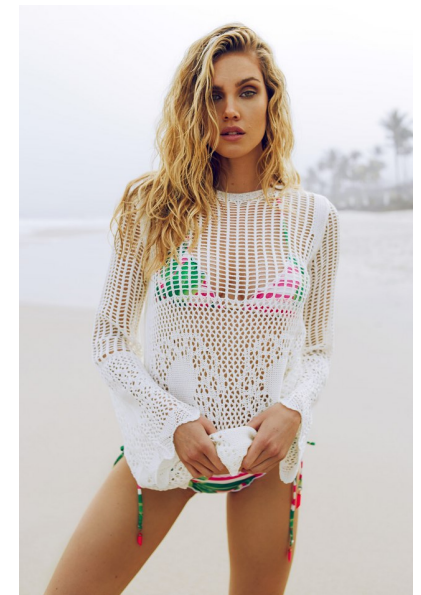

DANIELLY S.

Height 177cm/5'9.5" Bust 78cm/30.5" B Waist 63cm/25" Hips 90cm/35.5"  
Dress 36 EU/6 US/8 UK Shoe 40.5 EU/9.5 US/7 UK Hair Dark Blonde  
Eyes Hazel

JAYJAY MODELS

#JJM

JAY JAY MODELS | Tempelhofer Ufer 6a | 10963 Berlin , Germany  
+49 30 5659 1276 | booking@jayjay-models.de