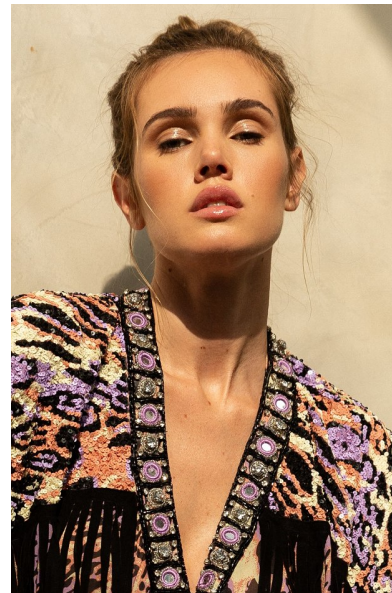

DANIELLY S.

Height 177cm/5'9.5" Bust 78cm/30.5" B Waist 63cm/25" Hips 90cm/35.5"  
Dress 36 EU/6 US/8 UK Shoe 40.5 EU/9.5 US/7 UK Hair Dark Blonde  
Eyes Hazel

JAYJAY MODELS

#JJM

JAY JAY MODELS | Tempelhofer Ufer 6a | 10963 Berlin , Germany  
+49 30 5659 1276 | booking@jayjay-models.de