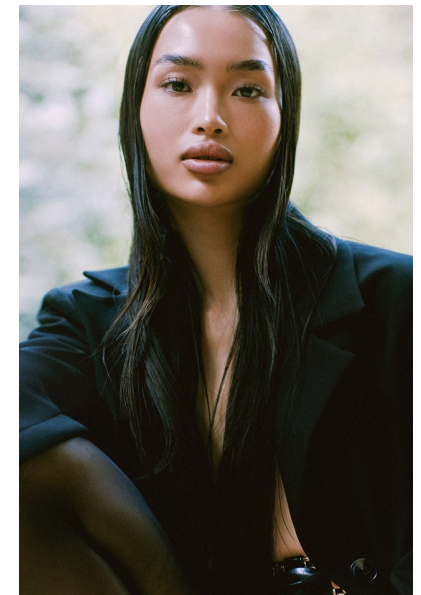

MAI L.

Height 171cm/5'7.5" Bust 76cm/30" A Waist 59cm/23" Hips 87cm/34.5"  
Dress 32-34 EU/2-4 US/4-6 UK Shoe 37 EU/6 US/4 UK Hair Black  
Eyes Brown

JAYJAYMODELS

#JJM

JAY JAY MODELS | Tempelhofer Ufer 6a | 10963 Berlin , Germany  
+49 30 5659 1276 | booking@jayjay-models.de