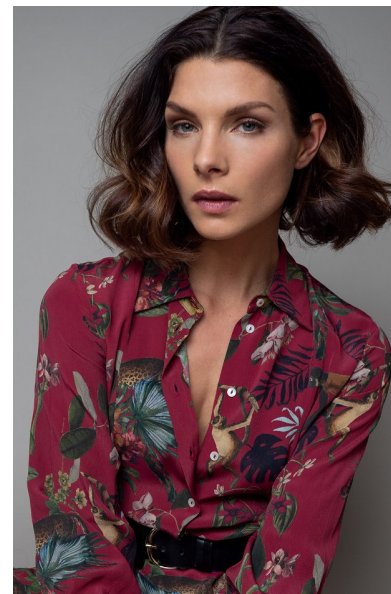

CHARLOTTE A.

Height 177cm/5'9.5" Bust 91cm/36" B Waist 70cm/27.5" Hips 96cm/38"
Dress 36-38 EU/6-8 US/8-10 UK Shoe 40.5 EU/9.5 US/7 UK Hair Brown
Eyes Green/Grey

JAYJAYMODELS

#JJM

JAY JAY MODELS | Tempelhofer Ufer 6a | 10963 Berlin , Germany
+49 30 5659 1276 | booking@jayjay-models.de